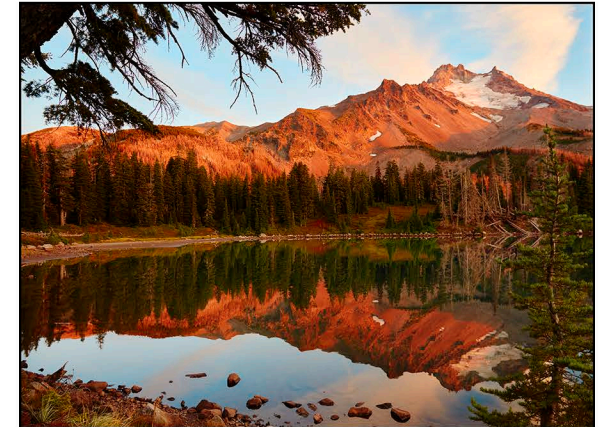

September

Above: Aqueduct near Aix-en-Provence, France. © 2019
 Right: Mount Hood reflecting in the small covees that run through East Park on the resort's north side. © 2022

Sunday	Monday	Tuesday	Wednesday	Thursday	Friday	Saturday
1	2 Labor Day	3	4	5	6	7
8 Groundwater Day	9	10	11	12 Progression Day (2 nd day of the year)	13	14
15	16	17 Harvest Moon Rises 7:14 P.M.	18	19	20	21
22 Groundwater Day	23	24	25	26	27	28
29 Michaelmas	30	1 October	2	3	4	5
6	7	8	9	10	11	12

October

Above: Mt. Jefferson Spargow reflected on Trout Lake in the Mount Jefferson Watershed. © 2023
 Right: Great Blue Heron at Jackson Bottom Wetland, Harbors, OK. © 2021

Sunday	Monday	Tuesday	Wednesday	Thursday	Friday	Saturday
29 Michaelmas	30	1	2	3	4	5
6	7	8	9	10	11	12
13	14 Columbus Day	15	16	17	18	19
20	21	22	23 Snow Leopard Day	24 Rise Moon 6:31 A.M.	25	26
27 Black Cat Day (12)	28	29	30	31 Michaelmas Sealaska	1 November	2
3 Twilight Begins Time Ends	4	5 Michaelmas Day	6 Autumn Cross-Quarter	7	8	9