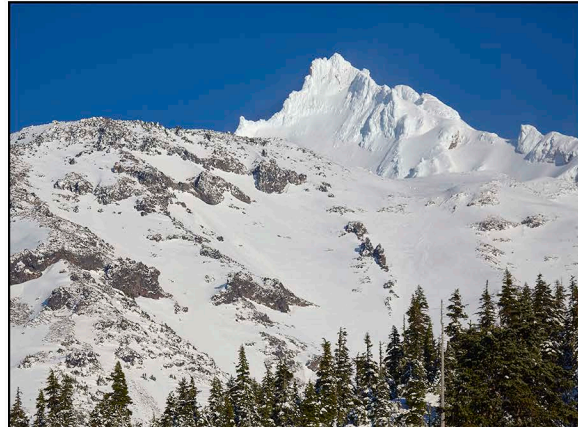

2024

Photography by Andrew Loofburrow © 2003 - 2023

January

Above: Mt. Jefferson from the Pacific Crest Trail south of Jefferson Park. © 2016
Right: Park Gate in Jefferson Park as seen from Scout Lake. © 2016

Sunday	Monday	Tuesday	Wednesday	Thursday	Friday	Saturday
31 New Year's Eve	1 New Year's Day 2024	2	3	4	5	6
7	8	9	10	11	12	13
14	15 Martin Luther King Day	16	17	18	19	20
21	22	23	24	25	26	27
28	29	30	31	6:54 A.M. 1 January 2 Groundhog Day 3 Mardi Gras		
4 Winter Cross-Quarter	5	6	7	8	9	10 Lunar New Year (Year of the Dragon)

February

Above: The Jetties of Otway Point in the Columbia River Gorge. © 2019
Right: Chancelier and church organ pipes in Paris, France. © 2019

Sunday	Monday	Tuesday	Wednesday	Thursday	Friday	Saturday
28	29	30	31	1	2 Groundhog Day In-bloc (Candlemas)	3
4 Winter Cross-Quarter	5	6	7	8	9	10 Lunar New Year (Year of the Dragon)
11	12	13 Mardi Gras	14 Valentine's Day	15	16	17
18	19 President's Day	20	21	22	23	24
25	26	27	28	29 Leap Day		30 Mardi Gras
31 Winter Solstice