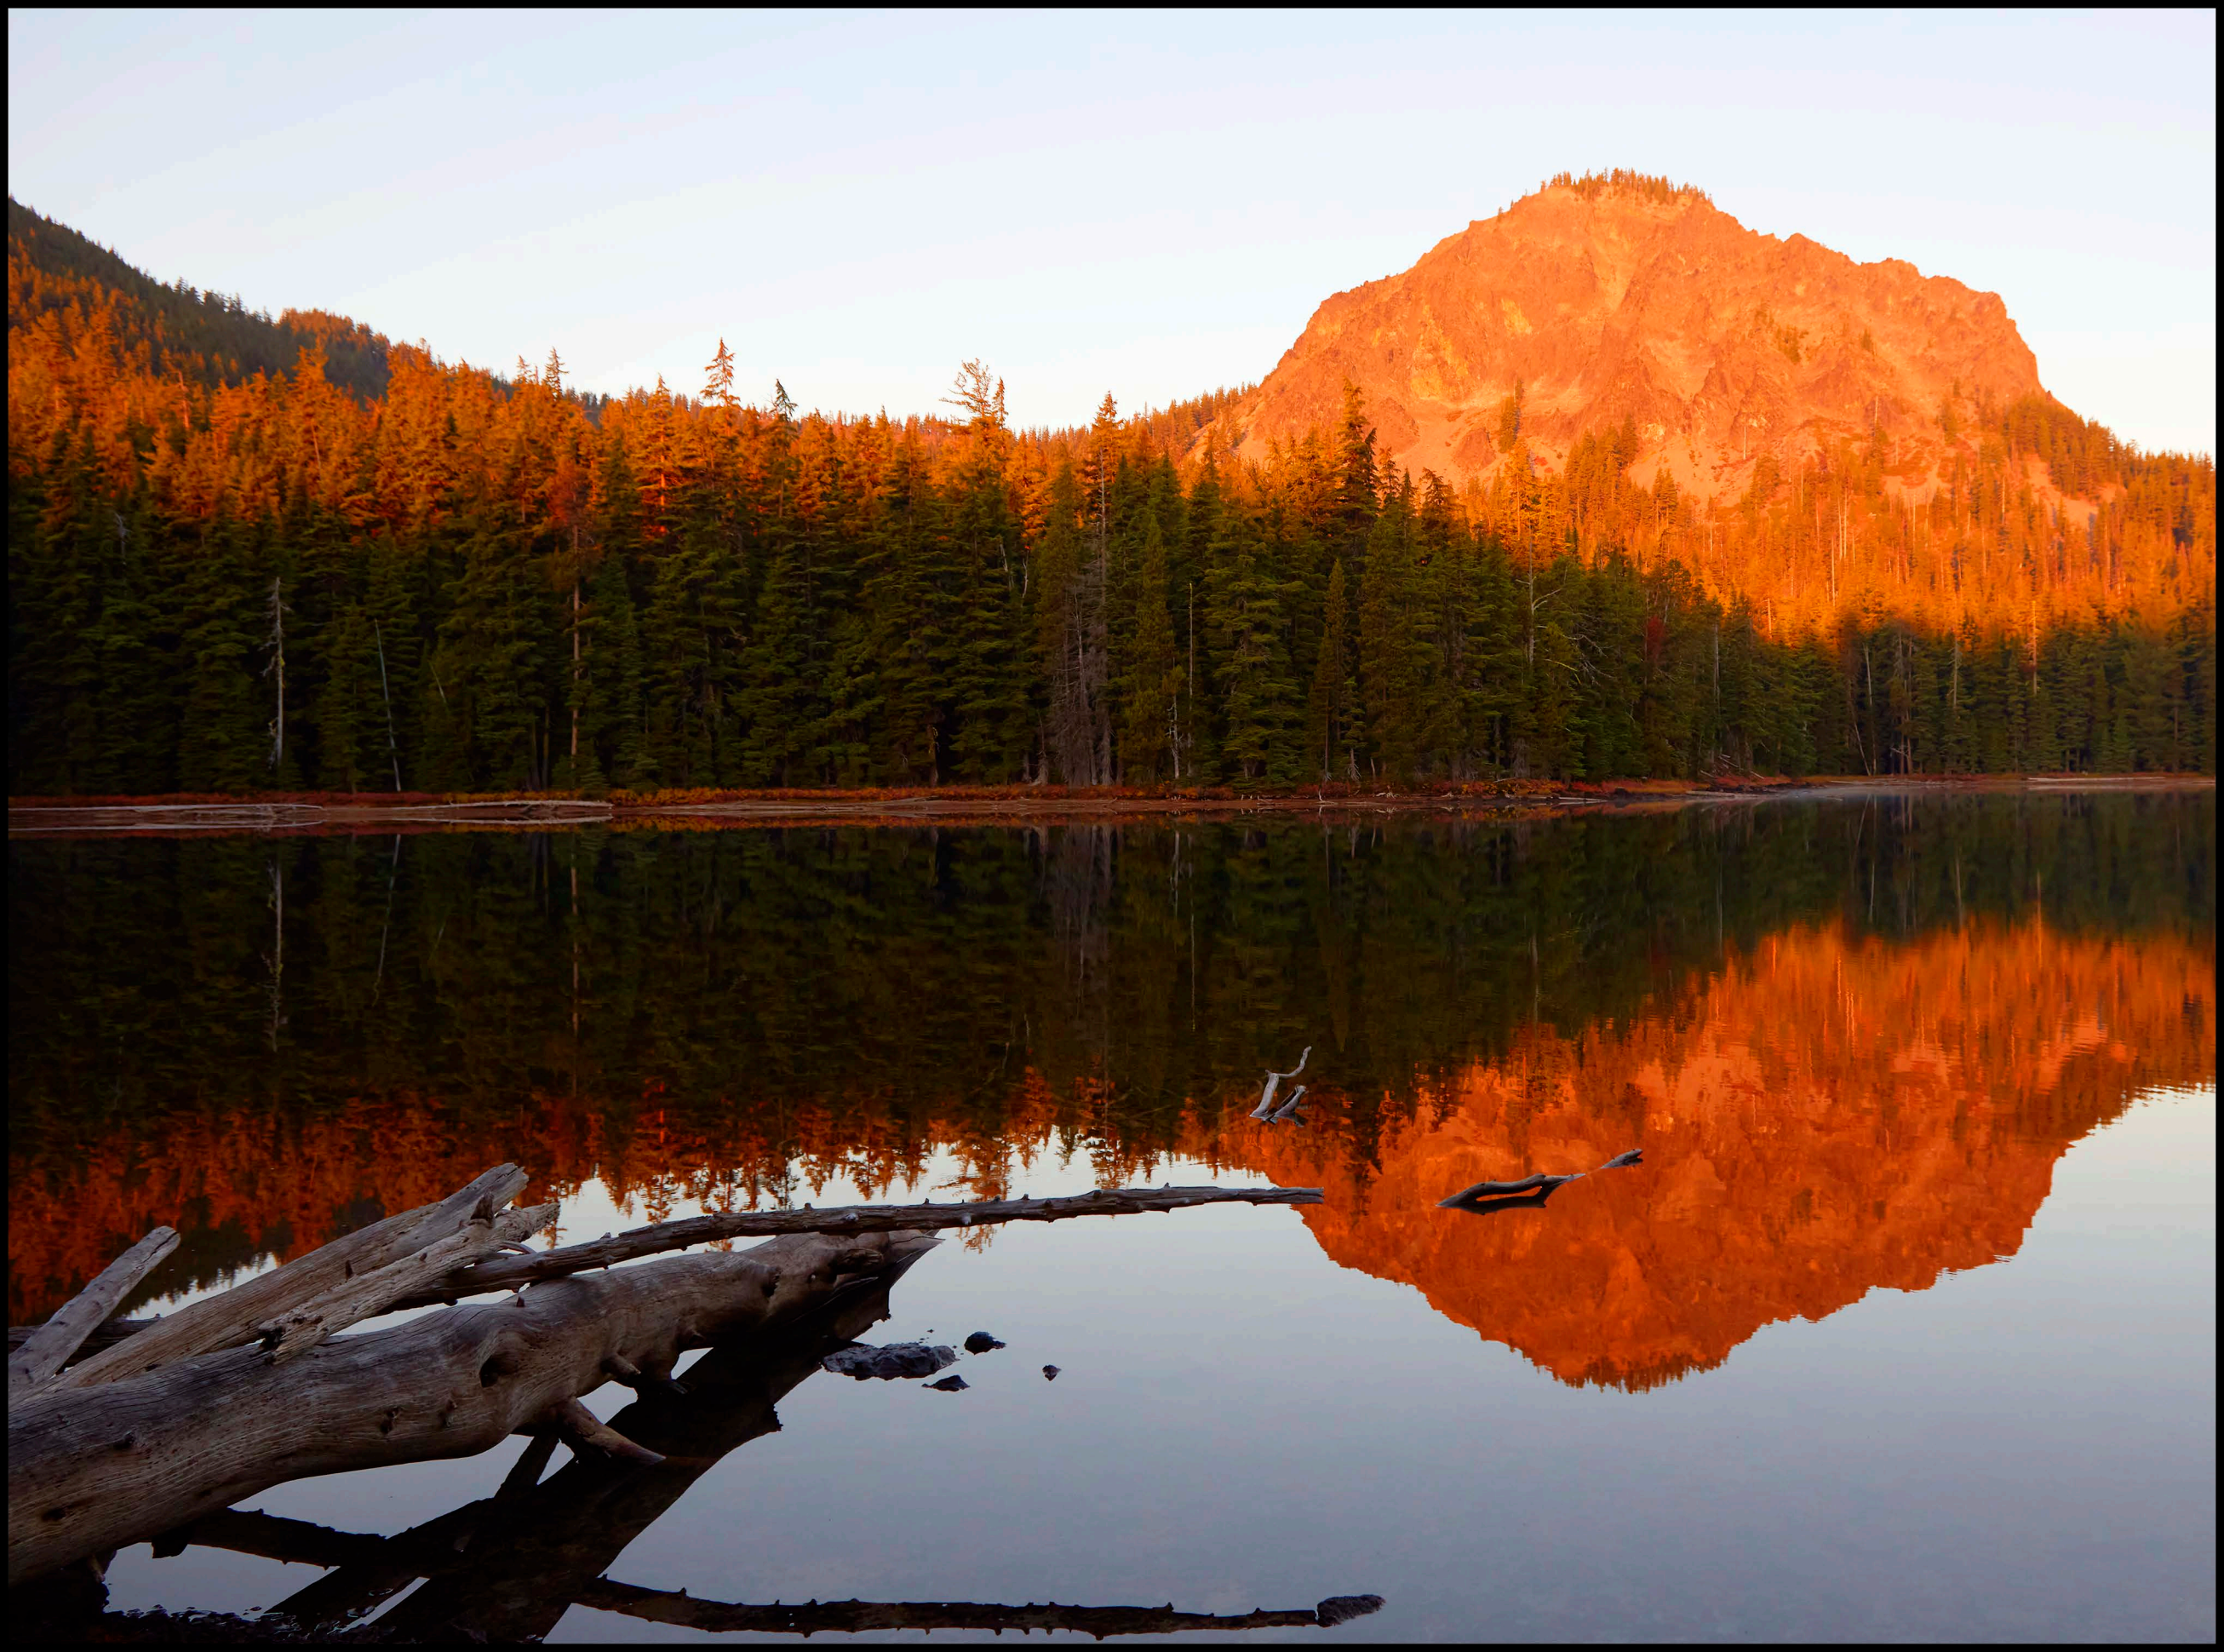

SEPTEMBER

Above: View from Stag Lake just after dawn. Diamond Peak Wilderness, OR © 2023

Right: Haleakala Crater, above the clouds, above the Pacific Ocean, Maui, HI. © 2017

Sunday	Monday	Tuesday	Wednesday	Thursday	Friday	Saturday
31	1 Labor Day	2	3	4	5	6
7 Grandparents' Day 11:08 A.M.	8	9	10	11	12	13 Programmers' Day (2⁸th day of the year)
14 	15	16	17	18	19 (Shiver me timbers! It be) Talk Like a Pirate Day (Matey)	20
21 	22 Autumnal Equinox 11:19 A.M.	23	24	25	26	27
28	29 Michaelmas 	30	1 OCTOBER	2	3	4
5	6 	7	8	9	10	11