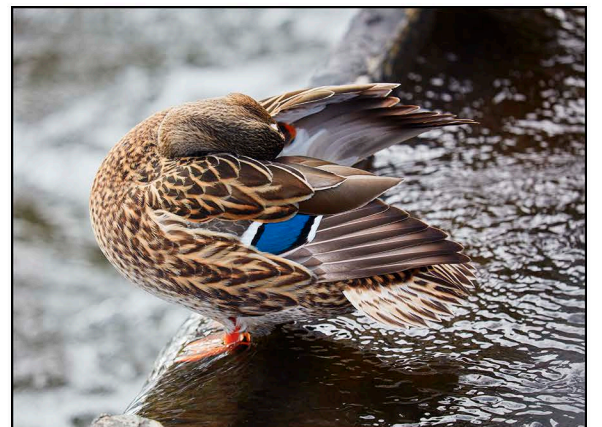

(Celestial data are for Portland, Oregon.)

2025

Photography by Andrew Loofburrow © 2007 - 2024

(Celestial data are for Portland, Oregon.)

JANUARY

Above: Camelia in the snow Tigard, OR. © 2022

Right: Wahclella creek on a snowy day. Columbia Gorge, OR. © 2014