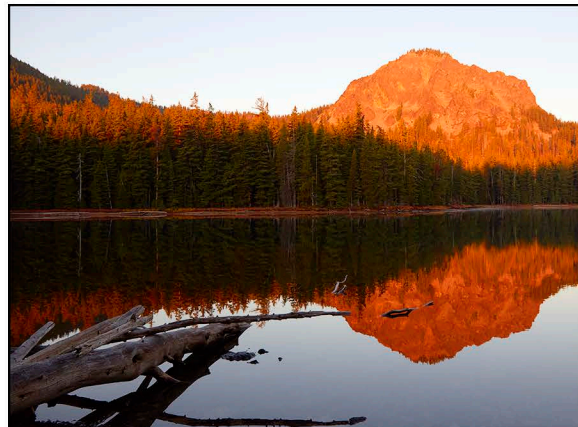

(Celestial data are for Portland, Oregon.)

2025

Photography by Andrew Loofburrow © 2007 - 2024

(Celestial data are for Portland, Oregon.)

JANUARY

Above: Camelia in the snow Tigard, OR. © 2022

Right: Wahclella creek on a snowy day. Columbia Gorge, OR. © 2014

FEBRUARY

Above: Oh deer! Picture taken at Rowena Crest in the Columbia Gorge, OR. © 2013

Right: The Powerline Road. The Columbia River stretches into the distance. Image from Wauna Viewpoint in the Columbia Gorge, OR. © 2013