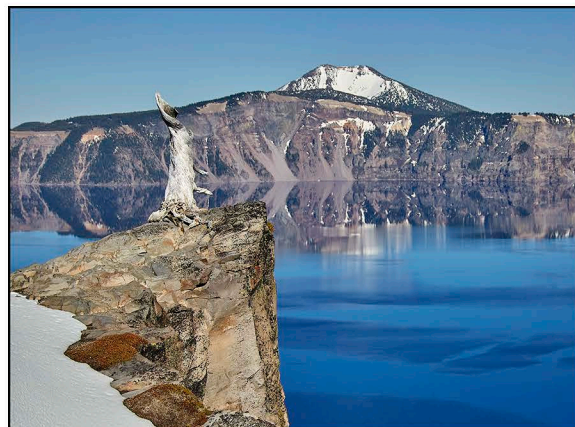

MAY

Address: Old frog roosting onto the side of a crane, Lake Mead, SC, © 2015
Right: Swallow on his nestbox at Jackson Bottom Wetlands, OR, © 2014

Sunday	Monday	Tuesday	Wednesday	Thursday	Friday	Saturday
27	28	29	30	1 Mother's Day (May Day) Lan Day	2	3
4 May the Fourth Be with You	5 Cinco de Mayo	6	7	8	9	10
11 Mother's Day	12 Monsieur 8:51 A.M.	13	14	15	16	17
18	19	20	21	22	23	24
25 Towel Day	26 Memorial Day	27	28	29	30	31
1 JUNE	2	3	4	5	6	7

JUNE

Address: Redwood Rock Overlook in the Canyon of Good Accompaniment along the Huala Highway, Huala, HI, © 2011
Right: Palm trees situated by the setting sun, Fiji, Kaiti, HI, © 2013

Sunday	Monday	Tuesday	Wednesday	Thursday	Friday	Saturday
1	2	3	4	5	6	7
8	9	10	11	12	13 Tridactylaphobus	14
15 Father's Day	16	17	18 1:04 A.M.	19 Juneteenth	20 Summer's Solstice 7:42 P.M.	21
22	23	24 Midsummer Day	25	26	27	28
29	30	1 JULY 1:18:10	2	3	4 Independence Day	5
6	7	8	9	10	11	12