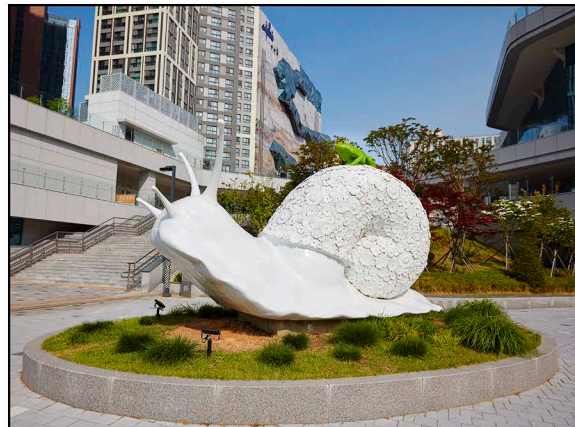

2025

Photography by Andrew Loofburrow © 2007 - 2024

JANUARY

Address: Galesburg in the snow, Tigard, OR, © 2022
 Right: MANDALAY CREEK ON A WINTER DAY, COURTESY COGO, OR, © 2014

Sunday	Monday	Tuesday	Wednesday	Thursday	Friday	Saturday
29	30	31 New Year's Eve	1 New Year's Day 2025	2	3	4
5	6	7	8	9	10	11
12	13	14	15	16	17	18
19	20 MLK Day Day of Lamentation & Repent	21	22	23	24	25
26	27	28	29 Lunar New Year	30	31	1 FEBRUARY
2 Groundhog Day Inuktitut (Candide)	3	4	5	6	7	8

FEBRUARY

Address: Owl Hunt Picture taken at Rowena Creek in the Courtesy Crags, OR, © 2013
 Right: THE POWERS RIVER, THE COURTESY RIVER STRUTTING THE BE-STRUCK, FRAGA FROM VIKING VESSELS IN THE COURTESY CRAGS, OR, © 2013

MARCH

Address: Sculpture of a man with a frog on his back, Suwon, South Korea, © 2022
 Right: Statue of an athlete made (apparently) from PVC pipe castings, Suwon, South Korea, © 2022

Sunday	Monday	Tuesday	Wednesday	Thursday	Friday	Saturday
23 Shrove Tuesday	24	25	26	27	28	1
2	3	4	5	6	7	8
9 Daylight Saving Time Begins	10	11	12	13	14	15
16	17 Saint Patrick's Day	18	19	20 Easter 15:04 PM Pacific Standard Time 2025 A.D.	21	22
23	24	25 Lady Day	26	27	28	29
30	31	1 APRIL Day Observing the Day of the American	2	3	4	5

FEBRUARY

Above: Oh deer! Picture taken at Rowena Crest in the Columbia Gorge, OR. © 2013

Right: The Powerline Road. The Columbia River stretches into the distance. Image from Wauna Viewpoint in the Columbia Gorge, OR. © 2013