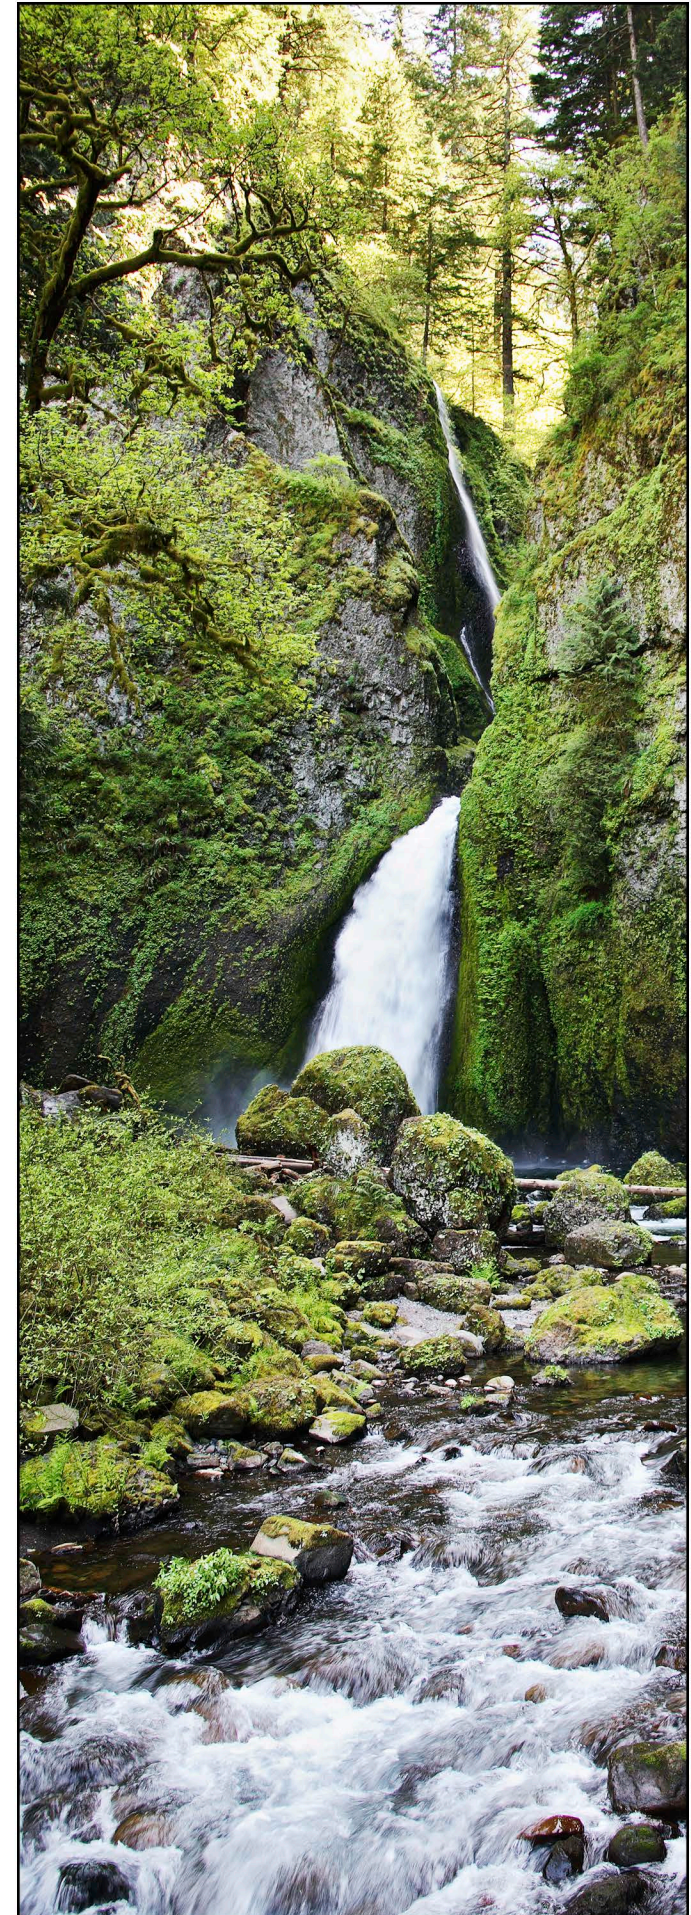

OCTOBER

Above: Formal garden in the hills of Nice, France. © 2019

Right: Wahclella Falls in the Columbia River Gorge, OR. © 2007

Sunday	Monday	Tuesday	Wednesday	Thursday	Friday	Saturday
28	29 Michaelmas 	30	1	2	3	4
5	6 8:47 P.M.	7	8	9	10	11
12	13 Columbus' Day 	14	15	16	17	18
19	20	21 	22	23 Snow Leopard Day	24	25
26	27 National Black Cat Day	28	29 National Cat Day 	30	31 Halloween Samhain	1 NOVEMBER
2 Daylight Savings Time Ends	3	4	5 	6	7	8